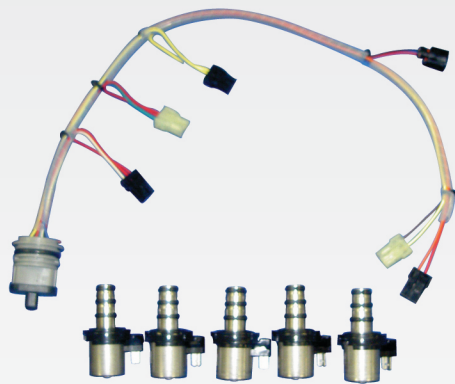

# Solutions

**SUPER MASTER SOLENOID KIT**  
**MS KM-40/50 '01 H**  
 Fits 10/2000 - 9/2004 F5A51  
 Underdrive, Overdrive, Low-Reverse Second &  
 TCC 6 Solenoids with Valve Body Harness F5A51 Late

**SUPER MASTER SOLENOID KIT**  
**MS KM-A4AF3**  
 Fits A4AF3 00-UP Accent  
 24 OHMS Shifts Lock-Up TCC EPC 4 OHMS 6 Solenoids  
 with Valve Body Harness Assembly.

**SUPER MASTER SOLENOID KIT**  
**MS KM-40/50 H**  
 Fits F4A41/F4A42/F4A51 '96-2000 Underdrive,  
 Overdrive, Low-Reverse Second & TCC 5 Solenoids  
 with Valve Body Harness F4A41/F4A42 Early

**SUPER MASTER SOLENOID KIT**  
**MS 4L80E H**  
 Fits 4L80E '94-Up  
 4 Solenoids and Internal Wiring Harness.

**SUPER MASTER SOLENOID KIT**  
**MS 4L60E '96 H**  
 Fits 4L60E '96-UP.  
 With Solenoids and Internal Wiring Harness.  
**Warning:** This Product will only work in '96-UP  
 vehicles.

**SUPER MASTER SOLENOID KIT**  
**MS 4L60E H**  
 Fits 4L60E '93-'95  
 With Solenoids and Internal Wiring Harness.  
**Warning:** will not work in '96-Up Vehicles.

**SUPER MASTER SOLENOID KIT**  
**MS KM-175**  
 Fits '87-'92  
 KM-175, 176, 177 for F4A21-1, F4A22-2, F4A23-2, FA433-1  
**Warning:** Fits '87-Up Hyundai, '85-'92 Mitsubishi & Chrysler  
 3 OHMS Lock-Up 4 Solenoids with Valve Body Harness  
 Assembly.