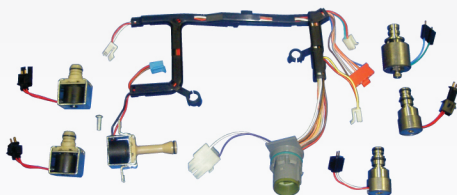

# Solutions

**SUPER MASTER SOLENOID KIT**  
**MS KM-40/50 '01 H**  
 Fits 10/2000 - 9/2004 F5A51  
 Underdrive, Overdrive, Low-Reverse Second &  
 TCC 6 Solenoids with Valve Body Harness F5A51 Late

**SUPER MASTER SOLENOID KIT**  
**MS KM-A4AF3**  
 Fits A4AF3 00-UP Accent  
 24 OHMS Shifts Lock-Up TCC EPC 4 OHMS 6 Solenoids  
 with Valve Body Harness Assembly.

**SUPER MASTER SOLENOID KIT**  
**MS KM-40/50 H**  
 Fits F4A41/F4A42/F4A51 '96-2000 Underdrive,  
 Overdrive, Low-Reverse Second & TCC 5 Solenoids  
 with Valve Body Harness F4A41/F4A42 Early

**SUPER MASTER SOLENOID KIT**  
**MS 4L80E H**  
 Fits 4L80E '94-Up  
 4 Solenoids and Internal Wiring Harness.

**SUPER MASTER SOLENOID KIT**  
**MS 4L60E '96 H**  
 Fits 4L60E '96-UP.  
 With Solenoids and Internal Wiring Harness.  
**Warning:** This Product will only work in '96-UP  
 vehicles.

**SUPER MASTER SOLENOID KIT**  
**MS 4L60E H**  
 Fits 4L60E '93-'95  
 With Solenoids and Internal Wiring Harness.  
**Warning:** will not work in '96-Up Vehicles.

**SUPER MASTER SOLENOID KIT**  
**MS KM-175**  
 Fits '87-'92  
 KM-175, 176, 177 for F4A21-1, F4A22-2, F4A23-2, FA433-1  
**Warning:** Fits '87-Up Hyundai, '85-'92 Mitsubishi & Chrysler  
 3 OHMS Lock-Up 4 Solenoids with Valve Body Harness  
 Assembly.