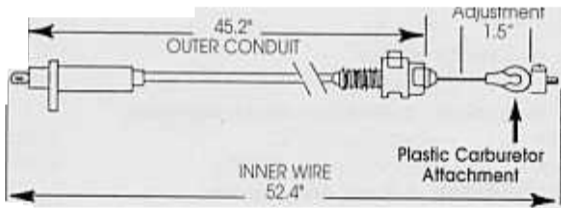

K65552

Use to replace detent cables of inner wire length (overall length) of 45" to 52.4".

NOTE: 125 transmissions can have short in 20" to 26" range and long in the 42" to 50" range for similar models. Ask customer if short or long.