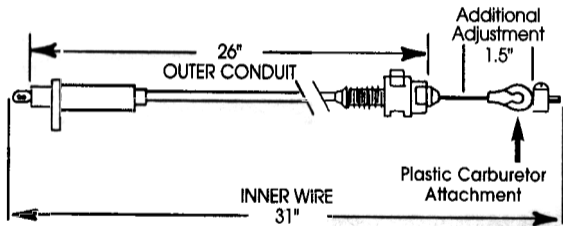

K65950

Use to replace detent cables of inner wire length (overall length) of 20.125" to 31".

NOTE: 125 transmissions can have short in 20" to 26" range and long in the 42" to 50" range for similar models. Ask customer if short or long.