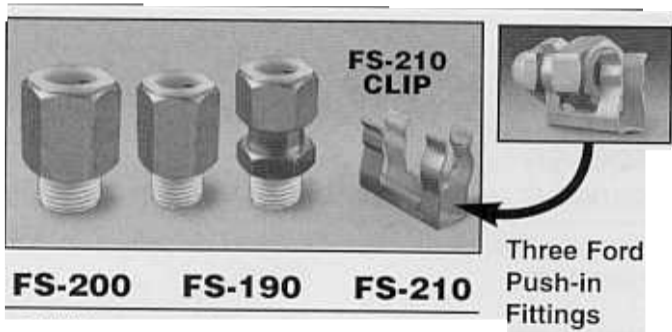

# COOLER LINE FITTINGS for Ford

**FS-200**

**FS-190**

**FS-210**

**FS-210  
CLIP**

Three Ford  
Push-in  
Fittings