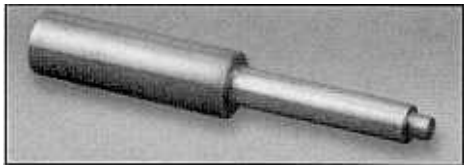

INSTRUCTIONS FOR
**SERVO CAPSULE
DRIVER**

for 700-R4, 4L60, 4L60E

T700-308

To install the Check Ball Capsule to the perfect depth, tap it until the land meets the case. Eliminates 2/3 flair-up.